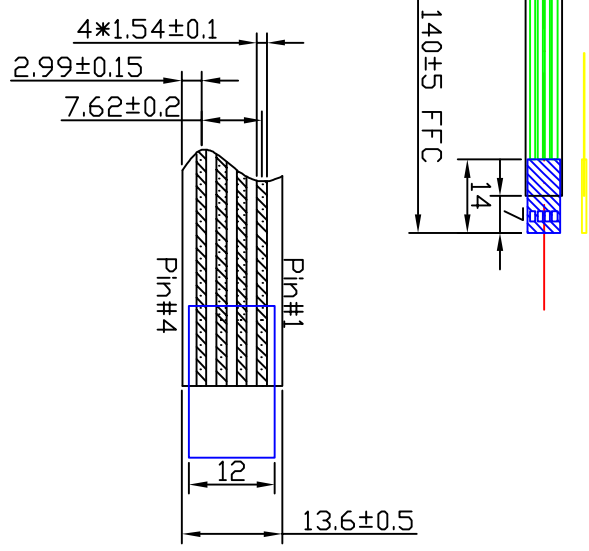

NOTE:

ALL DIMENSIONS ARE IN MILLIMETERS

P/N	Film Type	Glass Thickness	Finished Part Thickness
4W-0641-G	Clear		
4W-0641-N	Anti-Glare	1.1	1.4±0.2

Pin#	Assignment
1	Y up
2	X right
3	Y down
4	X left

益震科技股份有限公司 Onetouch Technologies Co., Ltd.	
DATE:	2009.3.11
P/N:	4W0641-G
MODEL:	4W0641
DRAWER:	Candy APPROVAL: DAVID